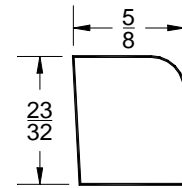

STANDARD
FLUSH DOORLITE
MOULDING #300