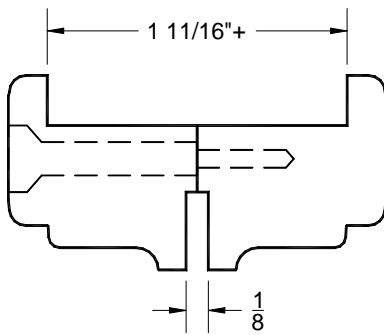

E-Zee Set

WOOD PRODUCTS

Phone: 248-398-0090

Fax: 248-398-4038

DOORLITE PROFILES

1 3/4" DOORLITE MLDG

1 3/4" DOORLITE MLDG
STANDARD INSULATED

1 3/4" SPECIAL INSULATED
5/8" TO 1" GLASS THICKNESS

1 3/8" DOORLITE MLDG

STANDARD DOORLITE
MULLION

LOUVER MULLION

STANDARD
FLUSH DOORLITE
MOULDING #300

PLANT MLDG #202

PLANT MLDG #203

PLANT MLDG #204

LOUVER INSERTS