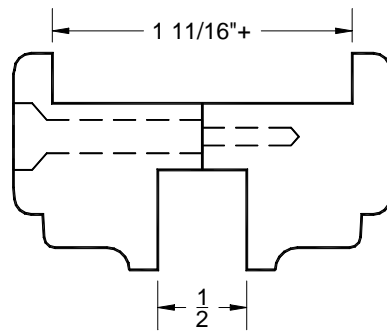

E-Zee Set

WOOD PRODUCTS

Phone: 248-398-0090

Fax: 248-398-4038

DOORLITE PROFILES

1 3/4" DOORLITE MLDG

1 3/4" DOORLITE MLDG
STANDARD INSULATED

1 3/4" SPECIAL INSULATED
5/8" TO 1" GLASS THICKNESS

1 3/8" DOORLITE MLDG

STANDARD DOORLITE
MULLION

LOUVER MULLION

STANDARD
FLUSH DOORLITE
MOULDING #300

PLANT MLDG #202

PLANT MLDG #203

PLANT MLDG #204

LOUVER INSERTS