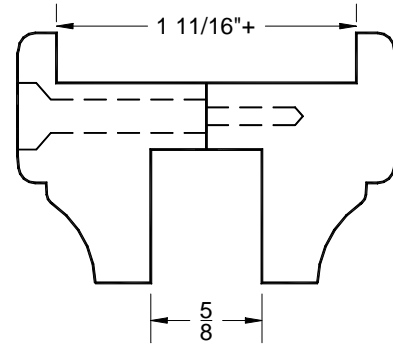

E-Zee Set

WOOD PRODUCTS

Phone: 248-398-0090

Fax: 248-398-4038

DOORLITE PROFILES

1 3/4" DOORLITE MLDG

1 3/4" DOORLITE MLDG
STANDARD INSULATED

1 3/4" SPECIAL INSULATED
5/8" TO 1" GLASS THICKNESS

1 3/8" DOORLITE MLDG

STANDARD DOORLITE
MULLION

LOUVER MULLION

STANDARD
FLUSH DOORLITE
MOULDING #300

PLANT MLDG #202

PLANT MLDG #203

PLANT MLDG #204

LOUVER INSERTS