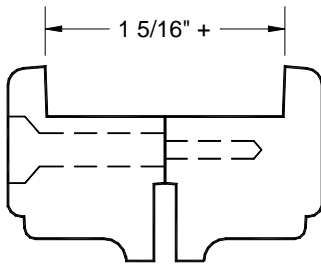

E-Zee Set

WOOD PRODUCTS

Phone: 248-398-0090

Fax: 248-398-4038

DOORLITE PROFILES

1 3/4" DOORLITE MLDG

1 3/4" DOORLITE MLDG
STANDARD INSULATED

1 3/4" SPECIAL INSULATED
5/8" TO 1" GLASS THICKNESS