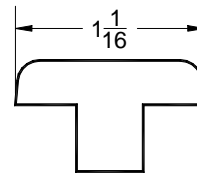

LOUVER MULLION