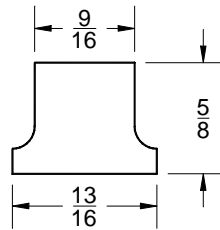

STANDARD DOORLITE
MULLION