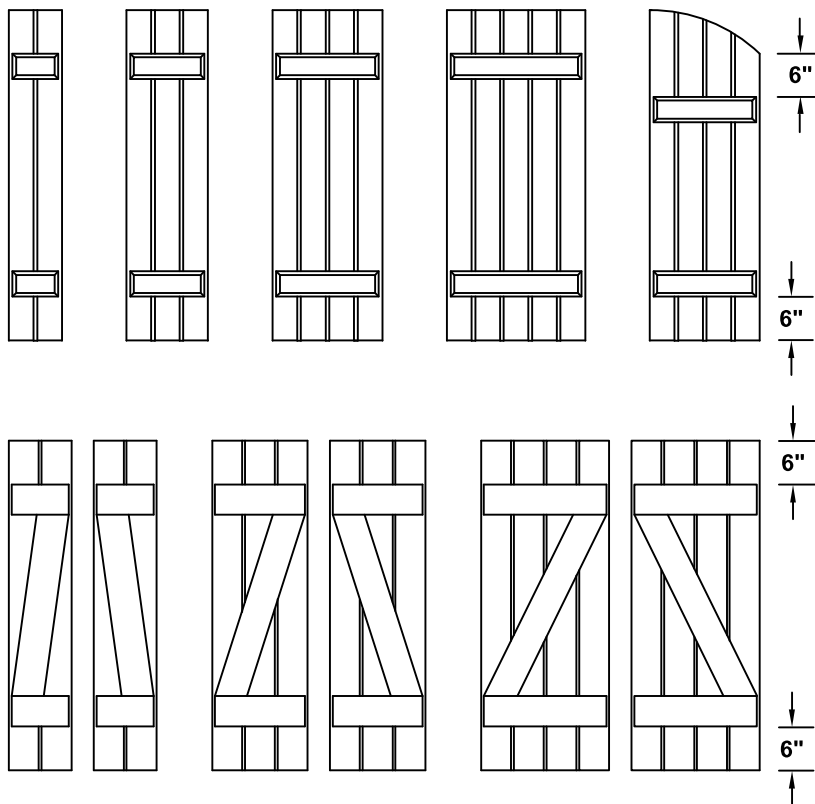

Species Available:

Millennium

Shutter Sizes:

Width Range:* 7-1/2" – 24"

Height Range:* 48" – 96"

Thickness: 3/4" (nominal)

*Sizes are in 1/8" increments

Options:

Board and Batten Shutters have 3/4" boards and battens

Boards are 1 piece V-Groove construction

Closed style standard

Specify # of boards in each shutter

Battens are 1" smaller (1/2" each side) than width of shutter

Batten size – 1x4 or 1x6 (nominal) – Similar to board width

"Z" style shutters have square edge battens – chamfered edge battens on all others

Shutters are designed for decorative use

MILLENNIUM BOARD AND BATTEN SHUTTERS